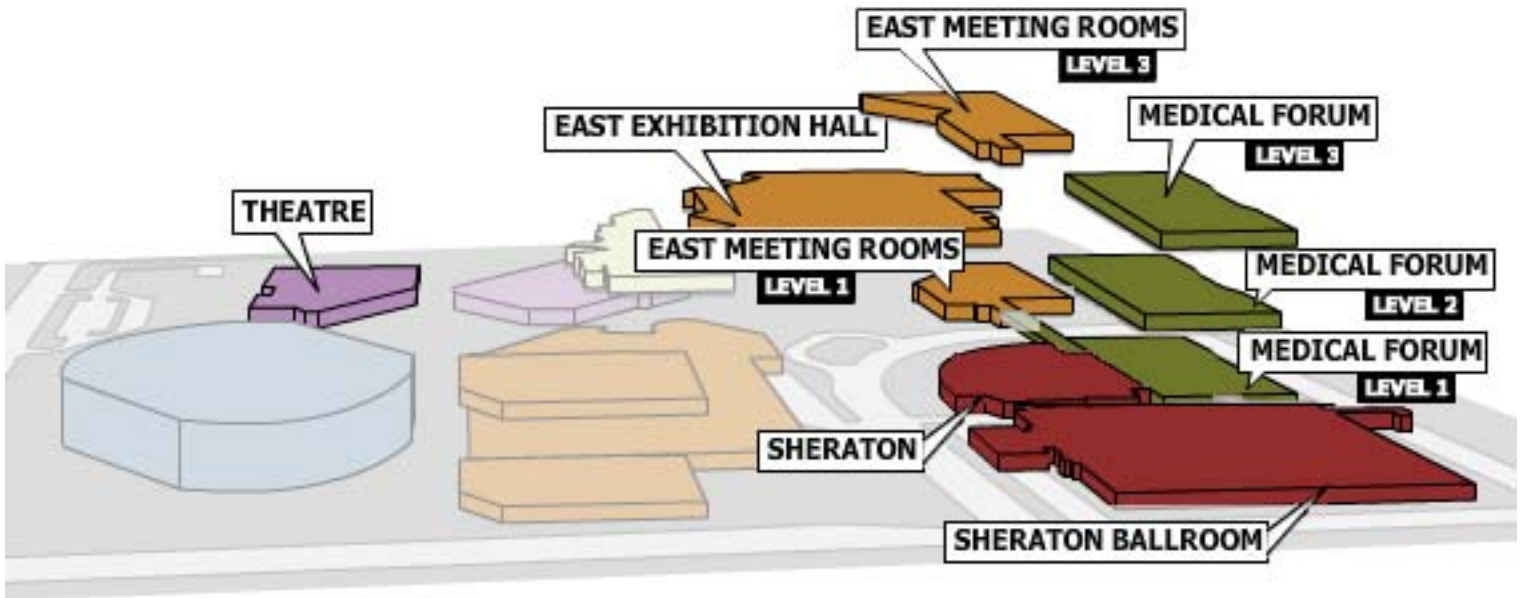

SETC 60th Anniversary

Birmingham-Jefferson Convention Complex Layout

East Meeting Rooms

Level 1

Professional Auditions

Level 3

Design Competition
Tech Mixer
K-12 Institute
Workshops
VIP Lounge

East Exhibition Hall (3)

Education Expo
Commercial Exhibits
Interview Lounge
HS Tech Displays

Theatre

High School Theatre Festival

Sheraton Ballrooms & Foyer

Registration
Main Info Hub
Workshops
Theatre for Youth Festival
Fringe Festival
Ten-Minute Play Festival
Keynote Presentations
Masque Gala

Medical Forum

Level 1

TV Studio Master Classes

Level 2

Graduate School Auditions
Undergrad School Auditions
Workshops
Auditorium

Level 3

Job Contact Service
Professional Company Registration
Open Door Dialogues