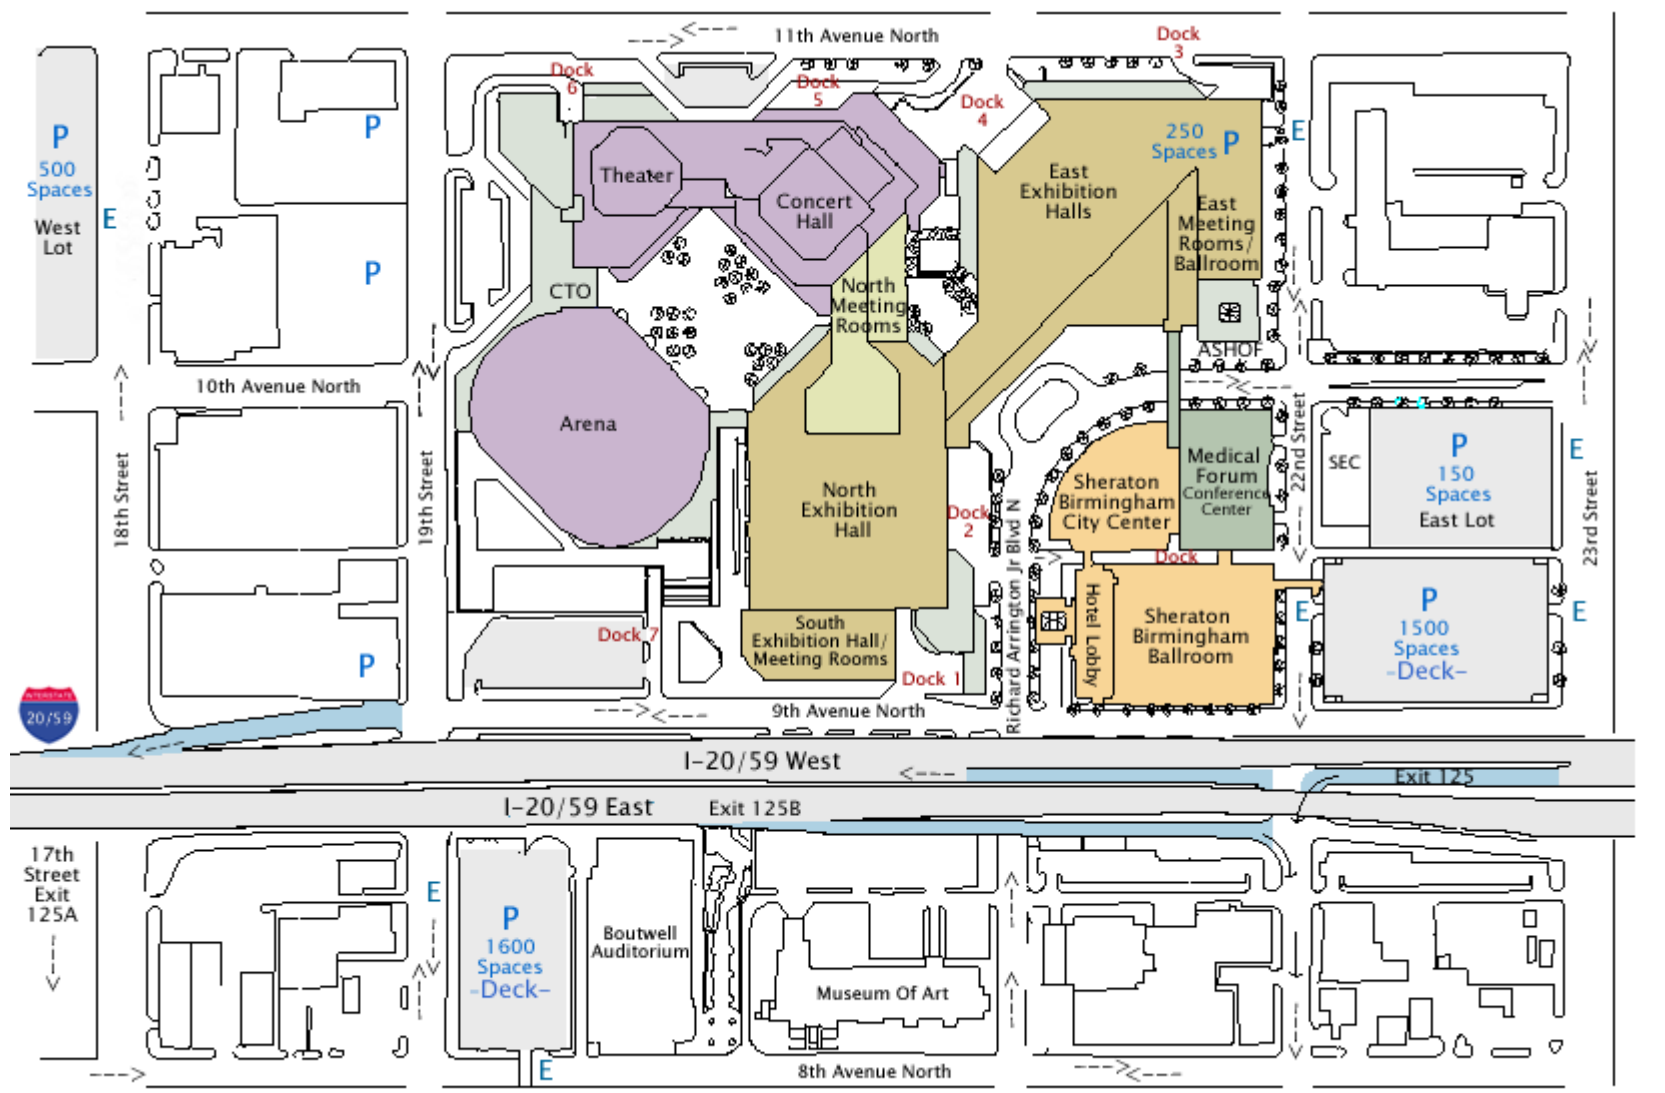

**Key** P -- Parking Facilities E -- Parking Lot Entrance → -- Traffic Direction CTO -- Central Ticket Office ASHOF -- Alabama Sports Hall of Fame

Information - (205) 458-8400