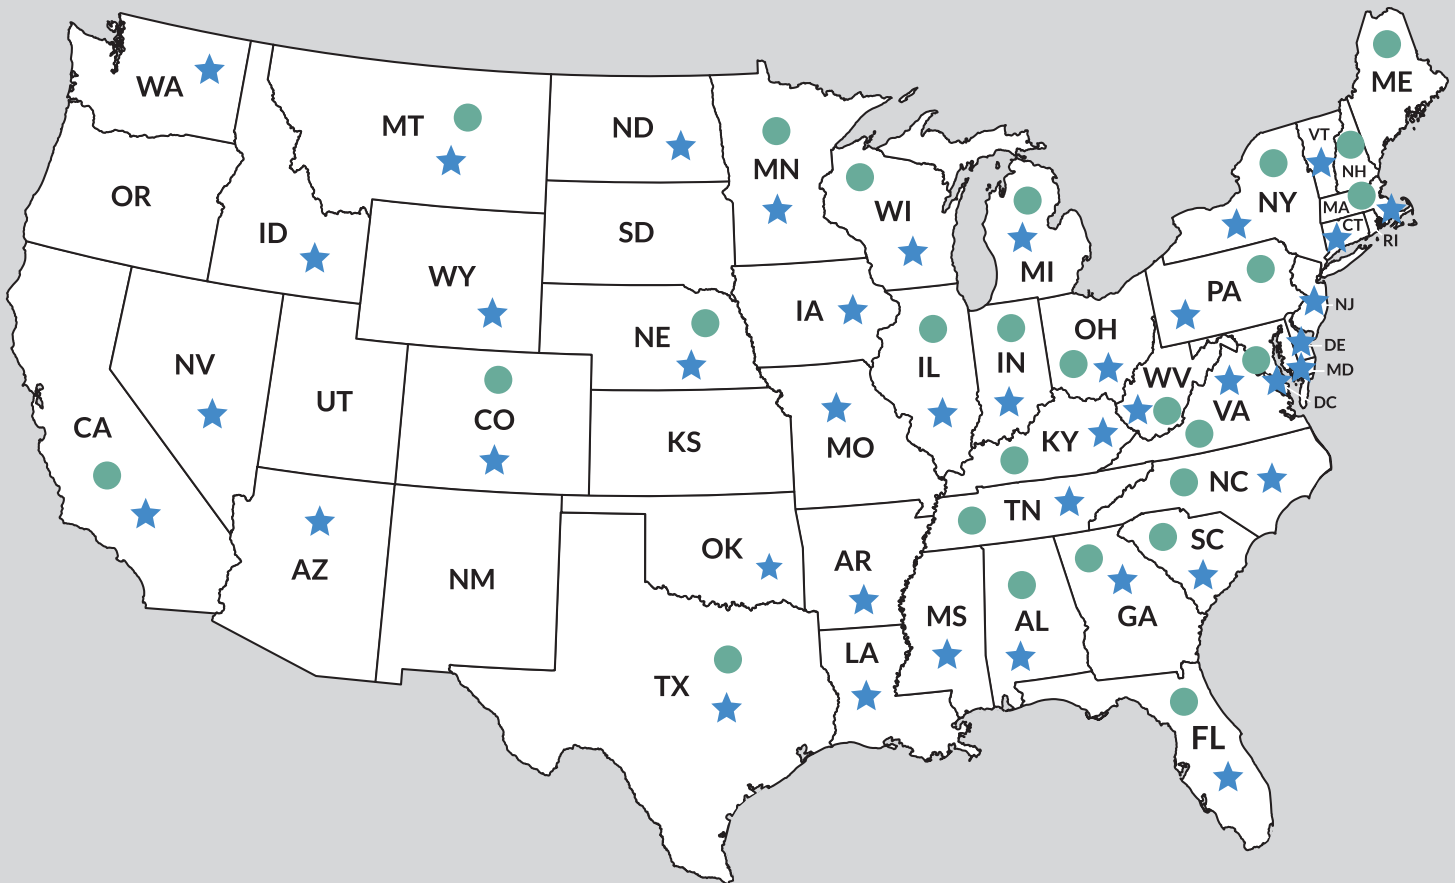

SETC PROFESSIONAL AUDITIONS

Fall 2016 - Spring 2017 Hiring Map

1005 AUDITIONEES
From 41 States

74 COMPANIES
From 26 States